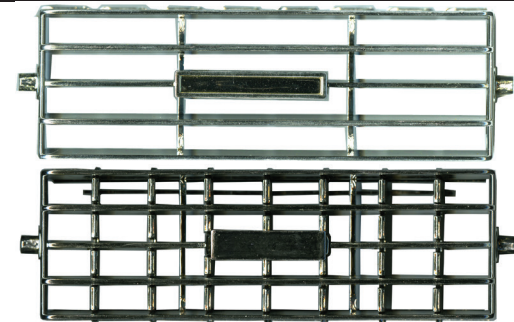

AC 102's and AC 302's will work with this A/C Face

AC 100	Universal	All	Chrome Underdash A/C Face Less Vents (1 left)	\$124.45
AC 102	Universal	All	Chrome A/C Vent with Directional Knob less Slats(ea.) 2"x 5-7/8"(3 lf) ..	\$22.95
AC 102 C	Universal	All	Chrome A/C Vent with Directional Knob and Slats(ea.) 2"x 5-7/8"(1 lf) ..	\$27.95

*A/C 302's has extra end bumpers (pegs) to prevent vent from turning to far see picture.

**A/C 302 C slat retainers stop the vents from turning to far.

*AC 302	Universal	All	Chrome A/C Vent Less Directional Knob and Slats(ea.) 2"x 5-7/8"(4 lf) ..	\$22.95
**AC 302 C	Universal	All	Chrome A/C Vent with Knob and Slats(ea.) 2"x 5-7/8"(2 left)	\$29.95

*A/C 104 is a set of 3 vents 2 have a hole on end to allow the third vent end stud making the set. See pictures above.

**AC 105's is a set of 4 vents they hook together like AC 104's see picture.

AC 103	Universal	All	Chrome A/C Vent with DirectKnob less Slats(ea.) 1-7/8"x 4-1/2"(2 lf)	\$20.95
*AC 104	Universal	All	Chrome A/C Vent with DirectKnob less Slats(ea.) 1-5/8"x 4-3/8"(3 lf)	\$20.95
**AC 105	Universal	All	Chrome A/C Vent with DirectKnob less Slats(ea.) 1-7/8"x 3-3/4"(4 lf)	\$20.95