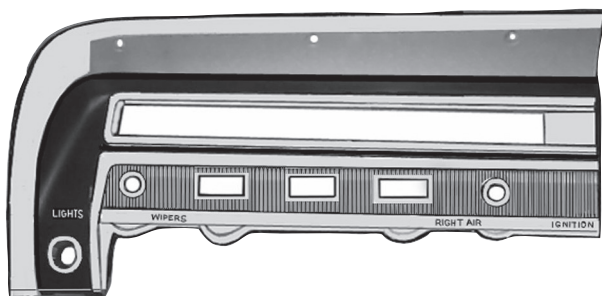

RCFO 216 B	1964	Ford	Fairlane	Chrome Dash Dial (ea.) 2 w/Skirt.....	\$8.95
RCFO 216 C	1964	Ford	Fairlane	Chrome Dash Dial (ea.) 1 w/o Skirt.....	\$7.95

These are outright sale prices

RCFO 217 U	1965	Ford	Fairlane	Bare Core Dash Bezel #C50F-10841 (lf. half) (1 left) outright price.....	\$69.95
------------	------	------	----------	--	---------