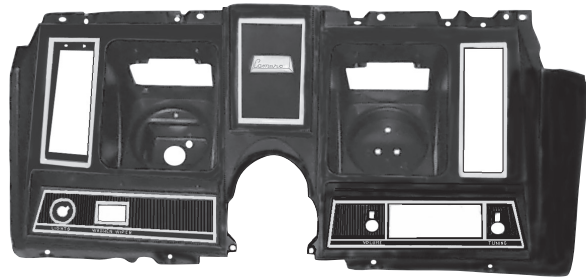

Some 0000 steel wool polishing marks (scratch look), minor runs, or other minor flaws may show at close examination. These are 40 plus year old plastic

RCGM 321	1969-72	Chevrolet	Bucket Seat Models	Chrome Headrest Collars (ea.) # 8756593 (Outright sale)	16.45
RCGM 321 B	1969-72	Chevrolet	Bench Seat Models	Chrome Headrest Collars (ea.) # 9722945 (Outright sale)	17.45
RCGM 321 D	1969-72	Chevrolet	Bench Seat Models	Chrome Headrest Collars Button (ea.)(Not the electroplated ones)	17.45
RCGM 321 E	1969-72	GM	Bench Seat Models	Chrome Headrest Collars (ea.) # 8756591 (Outright sale)	17.45

RCGM 325	1969	Chevrolet	Camaro	Chrome Only Dash Bezel (Deluxe Model) No # (1 left)(Outright sale)	224.95