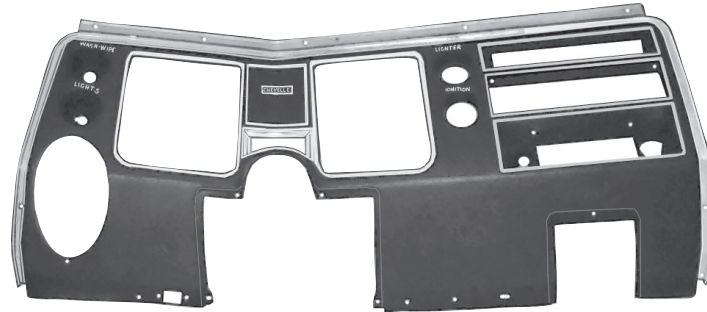

We have 5 pair & 4 extra rights left

RCGM 316	1968	Chevrolet	Chevelle	Chrome Only Dash Bezel (non air) No # (1 left)(outright sale)	234.95
RCGM 316 H	1968	Chevrolet	Chevelle	Chrome Only Dash Bezel (non air)w/Tach Cutout (1 left)(outright sale) ..	234.95
RCGM 317	1968	Chevrolet	Chevelle	Chrome Only Dash Bezel w/A/C (1 left) (outright sale)	234.95
RCGM 318	1968	Chev.	Chevelle	Chrome Door Plates 16 " #7743692/3 less ribbed insert (outright sale)	49.95

We still have detailed parts available on some make and models.

*Bow Tie cut out filled in with a BCF Patch. We could cut it back out if Bow Tie hole is needed. There is no Core Charge on this Bezel.

RCGM 320 T	1969	Chevrolet	Chevelle	Chrome & Detail Dash Bezel # 6483327 non air (2 left)(Outright sale)	264.95
RCGM 320 T 1	1969	Chevrolet	Chevelle	*Chrome & Det Dash Bezel # 6483328 non air (1 left)Bow Tie Patched ..	199.95
RCGM 320 CT	1969	Chevrolet	Chevelle	Chrome & Detail Dash Bezel # 6483327 w/A/C (1 left) Radio Mod	199.95