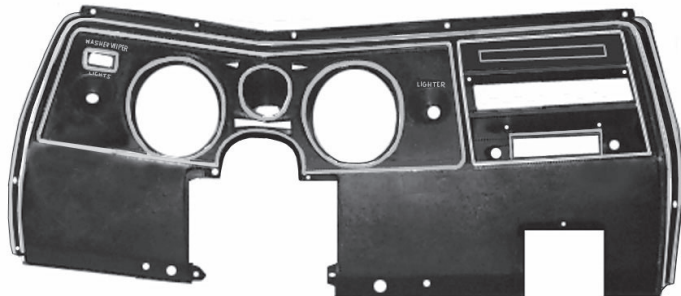

We have 5 pair & 4 extra rights left

RCGM 316	1968	Chevrolet	Chevelle	Chrome Only Dash Bezel (non air) No # (1 left)(outright sale)	234.95
RCGM 316 H	1968	Chevrolet	Chevelle	Chrome Only Dash Bezel (non air)w/Tach Cutout (1 left)(outright sale) ..	234.95
RCGM 317	1968	Chevrolet	Chevelle	Chrome Only Dash Bezel w/A/C (1 left) (outright sale)	234.95
RCGM 318	1968	Chev.	Chevelle	Chrome Door Plates 16 " #7743692/3 less ribbed insert (outright sale)	49.95

We still have detailed parts available on some make and models.

*Bow Tie cut out filled in with a BCF Patch. We could cut it back out if Bow Tie hole is needed. There is no Core Charge on this Bezel.

RCGM 320 T	1969	Chevrolet	Chevelle	Chrome & Detail Dash Bezel # 6483327 non air (2 left)(Outright sale)	264.95
RCGM 320 T 1	1969	Chevrolet	Chevelle	*Chrome & Det Dash Bezel # 6483328 non air (1 left)Bow Tie Patched ..	199.95
RCGM 320 CT	1969	Chevrolet	Chevelle	Chrome & Detail Dash Bezel # 6483327 w/A/C (1 left) Radio Mod	199.95