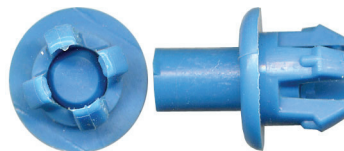

FA 150 $2.50
69 Ford Glass Channel
Rivet, Lower Window
- Discontinued few left

*All fastener pictures will print out Actual Size in the catalog