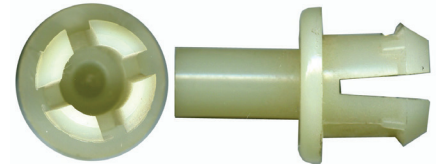

FA 2022 \$0.35
Nylon Spacer 1/4 Hole

FA 2014 \$0.40
Grommet 1/4 Hole

FA 2021 \$0.65
Headlight Grommet
- Discontinued Few left

FA 556 \$0.95
Headlight Door Spacer -
Discontinued Few Left

FA 4498 \$0.65
Screw Grommet
13.5MM O.D. 7MM
hole

FA 4492 \$0.70
Screw Grommet 14MM
O.D. 7MM hole

FA 4491 \$0.75
Screw Grommet 16MM
O.D. 8MM hole

FA 149 \$2.00
'63 Dodge Plym. Glass
Channel Rivet- Disc
OEM# 6023695

FA 4506 \$1.50
Screw Grommet 15MM
O.D. 7MMx7MM hole
Toyota