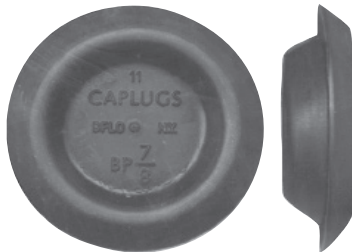

# Floor Plugs

FA 568 \$0.40 3/8"  
Flat Top Plug, Plastic

FA 567 \$0.45 1/2"  
Flat Top Plug, Plastic

FA 569 \$0.50 3/4"  
Plastic Flat Top Plug , Plastic

FA 570 \$0.50 7/8"  
Flat Top Plug , Plastic

FA 573 \$0.55 1"  
Flat Top Plug, Plastic

FA 574 \$0.75  
1-1/2 x 1" Door Access Plug

FA 576 \$0.45 1/2"  
Plastic Button Plug

FA 578 \$0.55 7/8"  
Plastic Button Plug

FA 3066 \$0.55 1"  
Plastic Button Plug

FA 577 \$0.50 3/4"  
Plastic Button Plug

All items marked discontinued will be available until we run out and remove from the catalog. No discount on them.

FA 572 \$0.75 1-1/4"

FA 2939 \$0.65 1-3/8"

FA 3067 \$0.70 1-1/2"

**\*All fastener pictures will print out Actual Size in the catalog**