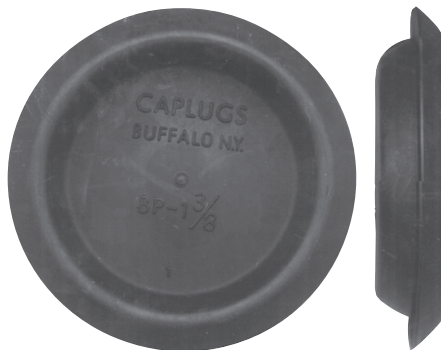

# Floor Plugs

FA 568 \$0.40 3/8"  
Flat Top Plug, Plastic

FA 567 \$0.45 1/2"  
Flat Top Plug, Plastic

FA 569 \$0.50 3/4"  
Plastic Flat Top Plug , Plastic

FA 570 \$0.50 7/8"  
Flat Top Plug , Plastic

FA 573 \$0.55 1"  
Flat Top Plug, Plastic

FA 574 \$0.75  
1-1/2 x 1" Door Access Plug

FA 576 \$0.45 1/2"  
Plastic Button Plug

FA 578 \$0.55 7/8"  
Plastic Button Plug

FA 3066 \$0.55 1"  
Plastic Button Plug

FA 577 \$0.50 3/4"  
Plastic Button Plug

All items marked discontinued will be available until we run out and remove from the catalog. No discount on them.

FA 572 \$0.75 1-1/4"

FA 2939 \$0.65 1-3/8"

FA 3067 \$0.70 1-1/2"

**\*All fastener pictures will print out Actual Size in the catalog**