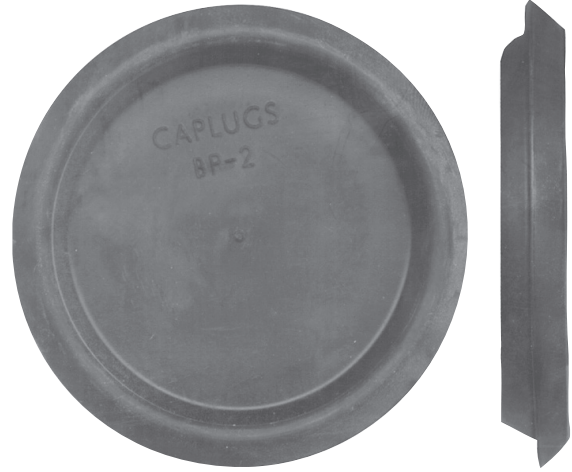

FA 2940 $0.75
2" Plastic Button Plug