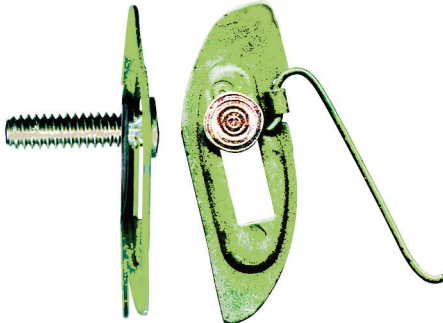

FA 3192 1.95 8-32x2 Quickie Bolt
Discontinued few left

FA 262 \$2.00 Body Mould Clip,
Push In Type for 1-3/16"

FA 4555 \$2.00 Body Mould Clip,
Push In Type for 1-3/16"

FA 364 \$1.00
T-bolt 10x3/4 Stud w/Sealer
68-73 GM - Discontinued

All items marked discontinued will be available until we run out and remove from the catalog. No discount on them.

Body Side Mould Clips

***All fastener pictures will print out Actual Size in the catalog**

FA 252 \$1.75
T-Bolt, 10-24x9/16" Stud
9/16x1-3/8" Length

FA 2570 \$2.70
Tee-Bolt 12-24x1" Stud
1" Length - Discontinued

FA 2555 \$2.40
Tee-Bolt 10-24x3/4" Stud
1-1/8" Length

FA 369 \$2.50 Adjustable
Type 10-24x3/4" Stud
1-3/4" Length

FA 4413 2 \$2.35
T-Bolt, 10-24x3/4" Stud
5/8x1-7/8 Plate, Dic.

FA 257 \$2.35
T-Bolt, 10-24x5/8" Stud
5/8x1-7/8 Plate -
Discontinued Few Left.

FA 4413 1 \$2.35
T-Bolt, 10-24x3/4" Stud
5/8x1-7/8 Plate, Green