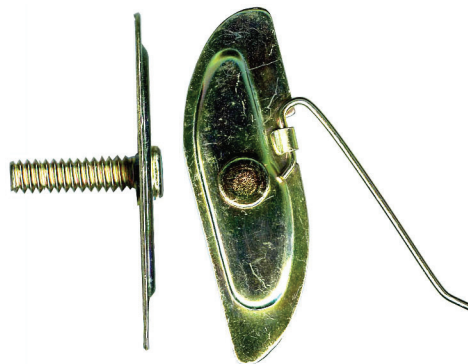

All items marked discontinued will be available until we run out and remove from the catalog. No discount on them.

Body Side Mould Clips

***All fastener pictures will print out Actual Size in the catalog**

FA 252 \$1.75
T-Bolt, 10-24x9/16" Stud
9/16x1-3/8" Length

FA 2570 \$2.70
Tee-Bolt 12-24x1" Stud
1" Length - Discontinued

FA 2555 \$2.40
Tee-Bolt 10-24x3/4" Stud
1-1/8" Length

FA 369 \$2.50 Adjustable
Type 10-24x3/4" Stud
1-3/4" Length

FA 4413 2 \$2.35
T-Bolt, 10-24x3/4" Stud
5/8x1-7/8 Plate, Dic.

FA 257 \$2.35
T-Bolt, 10-24x5/8" Stud
5/8x1-7/8 Plate -
Discontinued Few Left.

FA 4413 1 \$2.35
T-Bolt, 10-24x3/4" Stud
5/8x1-7/8 Plate, Green

FA 2572 \$2.90
T-Bolt, 10-24x3/4" Stud 1-3/4" Length

FA 249 \$1.50
T-Bolt, 10-24x3/4" Stud
1-1/4" Length, Dic.

FA 4412 \$1.95 T-Bolt,
10-24x3/4" Stud 1-7/16x
5/8" Plate

Moulding Clips

*All fastener pictures will print out Actual Size in the catalog