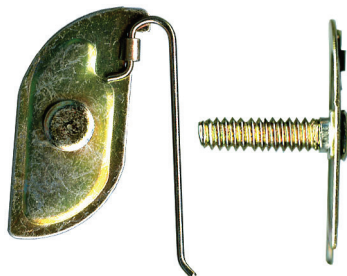

FA 252 \$1.75
T-Bolt, 10-24x9/16" Stud
9/16x1-3/8" Length

FA 2570 \$2.70
Tee-Bolt 12-24x1" Stud
1" Length - Discontinued

FA 2555 \$2.40
Tee-Bolt 10-24x3/4" Stud
1-1/8" Length

FA 369 \$2.50 Adjustable
Type 10-24x3/4" Stud
1-3/4" Length

FA 4413 2 \$2.35
T-Bolt, 10-24x3/4" Stud
5/8x1-7/8 Plate, Dic.

FA 257 \$2.35
T-Bolt, 10-24x5/8" Stud
5/8x1-7/8 Plate -
Discontinued Few Left.

FA 4413 1 \$2.35
T-Bolt, 10-24x3/4" Stud
5/8x1-7/8 Plate, Green

FA 2572 \$2.90
T-Bolt, 10-24x3/4" Stud 1-3/4" Length

FA 249 \$1.50
T-Bolt, 10-24x3/4" Stud
1-1/4" Length, Dic.

FA 4412 \$1.95 T-Bolt,
10-24x3/4" Stud 1-7/16x
5/8" Plate

Moulding Clips

*All fastener pictures will print out Actual Size in the catalog

FA 2575 \$1.95 Tee-Bolt 8-32x1

FA 368 \$2.80 Push in Type -
Discontinued Some Left

FA 342 \$1.95 T-Bolt, 8-32x3/4" Stud

FA 1242 \$2.95 T-Bolt 3" Length 12/16" Width 10-24x1/2 - Discontinued

FA 3621 \$0.95
Mould Clip 10-24x3/4 Stud
- Discontinued Few Left