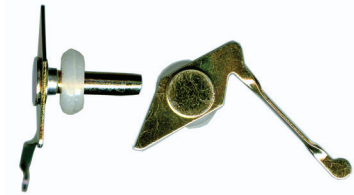

Body Side Mould Clips

*All fastener pictures will print out Actual Size in the catalog

FA 246 \$0.1.95
1/8x1/2 T-Bolt w-sealer

FA 4411 \$1.65
10-24x3/4 Stud 5/16x3/4" Clip

FA 465 \$1.70
T-Bolt, 10-24x5/8" Stud

FA 3192 1.95 8-32x2 Quickie Bolt
Discontinued few left

FA 262 \$2.00 Body Mould Clip,
Push In Type for 1-3/16"

FA 4555 \$2.00 Body Mould Clip,
Push In Type for 1-3/16"

FA 364 \$1.00
T-bolt 10x3/4 Stud w/Sealer
68-73 GM - Discontinued

All items marked discontinued will be available until we run out and remove from the catalog. No discount on them.

Body Side Mould Clips

***All fastener pictures will print out Actual Size in the catalog**

FA 252 \$1.75
T-Bolt, 10-24x9/16" Stud
9/16x1-3/8" Length

FA 2570 \$2.70
Tee-Bolt 12-24x1" Stud
1" Length - Discontinued

FA 2555 \$2.40
Tee-Bolt 10-24x3/4" Stud
1-1/8" Length

FA 369 \$2.50 Adjustable
Type 10-24x3/4" Stud
1-3/4" Length