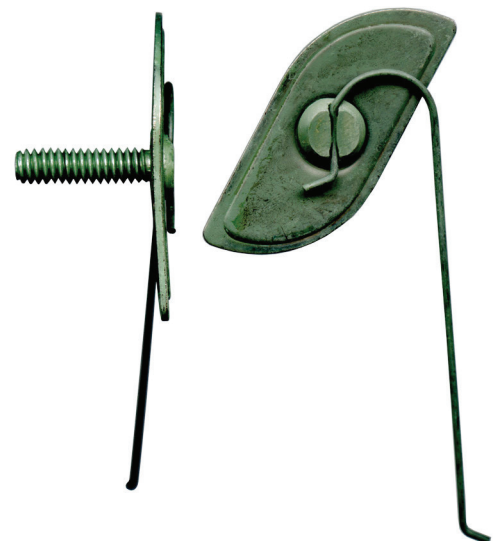

FA 3192 1.95 8-32x2 Quickie Bolt
Discontinued few left

FA 262 \$2.00 Body Mould Clip,
Push In Type for 1-3/16"

FA 4555 \$2.00 Body Mould Clip,
Push In Type for 1-3/16"

FA 364 \$1.00
T-bolt 10x3/4 Stud w/Sealer
68-73 GM - Discontinued

All items marked discontinued will be available until we run out and remove from the catalog. No discount on them.

Body Side Mould Clips

***All fastener pictures will print out Actual Size in the catalog**

FA 252 \$1.75
T-Bolt, 10-24x9/16" Stud
9/16x1-3/8" Length

FA 2570 \$2.70
Tee-Bolt 12-24x1" Stud
1" Length - Discontinued

FA 2555 \$2.40
Tee-Bolt 10-24x3/4" Stud
1-1/8" Length

FA 369 \$2.50 Adjustable
Type 10-24x3/4" Stud
1-3/4" Length

FA 4413 2 \$2.35
T-Bolt, 10-24x3/4" Stud
5/8x1-7/8 Plate, Dic.

FA 257 \$2.35
T-Bolt, 10-24x5/8" Stud
5/8x1-7/8 Plate -
Discontinued Few Left.

FA 4413 1 \$2.35
T-Bolt, 10-24x3/4" Stud
5/8x1-7/8 Plate, Green