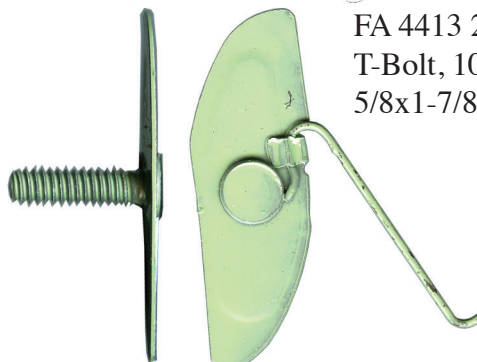

All items marked discontinued will be available until we run out and remove from the catalog. No discount on them.

Body Side Mould Clips

***All fastener pictures will print out Actual Size in the catalog**

FA 252 \$1.75
T-Bolt, 10-24x9/16" Stud
9/16x1-3/8" Length

FA 2570 \$2.70
Tee-Bolt 12-24x1" Stud
1" Length - Discontinued

FA 2555 \$2.40
Tee-Bolt 10-24x3/4" Stud
1-1/8" Length

FA 369 \$2.50 Adjustable
Type 10-24x3/4" Stud
1-3/4" Length

FA 4413 2 \$2.35
T-Bolt, 10-24x3/4" Stud
5/8x1-7/8 Plate, Dic.

FA 257 \$2.35
T-Bolt, 10-24x5/8" Stud
5/8x1-7/8 Plate -
Discontinued Few Left.

FA 4413 1 \$2.35
T-Bolt, 10-24x3/4" Stud
5/8x1-7/8 Plate, Green

FA 2572 \$2.90
T-Bolt, 10-24x3/4" Stud 1-3/4" Length

FA 249 \$1.50
T-Bolt, 10-24x3/4" Stud
1-1/4" Length, Dic.

FA 4412 \$1.95 T-Bolt,
10-24x3/4" Stud 1-7/16x
5/8" Plate

Moulding Clips

*All fastener pictures will print out Actual Size in the catalog