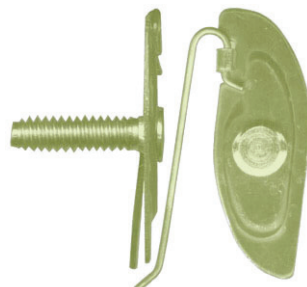

FA 252 \$1.75
T-Bolt, 10-24x9/16" Stud
9/16x1-3/8" Length

FA 2570 \$2.70
Tee-Bolt 12-24x1" Stud
1" Length - Discontinued

FA 2555 \$2.40
Tee-Bolt 10-24x3/4" Stud
1-1/8" Length

FA 369 \$2.50 Adjustable
Type 10-24x3/4" Stud
1-3/4" Length

FA 4413 2 \$2.35
T-Bolt, 10-24x3/4" Stud
5/8x1-7/8 Plate, Dic.

FA 257 \$2.35
T-Bolt, 10-24x5/8" Stud
5/8x1-7/8 Plate -
Discontinued Few Left.

FA 4413 1 \$2.35
T-Bolt, 10-24x3/4" Stud
5/8x1-7/8 Plate, Green

FA 2572 \$2.90
T-Bolt, 10-24x3/4" Stud 1-3/4" Length

FA 249 \$1.50
T-Bolt, 10-24x3/4" Stud
1-1/4" Length, Dic.

FA 4412 \$1.95 T-Bolt,
10-24x3/4" Stud 1-7/16x
5/8" Plate

Moulding Clips

*All fastener pictures will print out Actual Size in the catalog

FA 2575 \$1.95 Tee-Bolt 8-32x1

FA 368 \$2.80 Push in Type -
Discontinued Some Left

FA 342 \$1.95 T-Bolt, 8-32x3/4" Stud

FA 1242 \$2.95 T-Bolt 3" Length 12/16" Width 10-24x1/2 - Discontinued

FA 3621 \$0.95
Mould Clip 10-24x3/4 Stud
- Discontinued Few Left