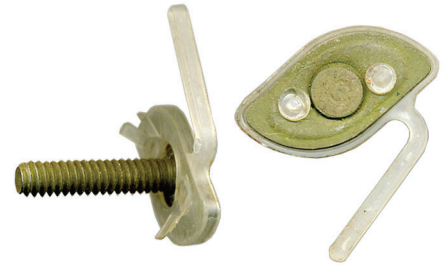

FA 2572 \$2.90
T-Bolt, 10-24x3/4" Stud 1-3/4" Length

FA 249 \$1.50
T-Bolt, 10-24x3/4" Stud
1-1/4" Length, Dic.

FA 4412 \$1.95 T-Bolt,
10-24x3/4" Stud 1-7/16x
5/8" Plate

Moulding Clips

*All fastener pictures will print out Actual Size in the catalog

FA 2575 \$1.95 Tee-Bolt 8-32x1

FA 368 \$2.80 Push in Type -
Discontinued Some Left

FA 342 \$1.95 T-Bolt, 8-32x3/4" Stud

FA 1242 \$2.95 T-Bolt 3" Length 12/16" Width 10-24x1/2 - Discontinued

FA 3621 \$0.95
Mould Clip 10-24x3/4 Stud
- Discontinued Few Left

FA 378 \$0.75
Ford S/W

FA 4534 \$2.80 T-Bolt 1024x3/4
stud 2-17/32" length 11/16" width

Moulding Clips

*All fastener pictures will print out Actual Size in the catalog

FA 4617 \$1.50 Hood
Insulation Clip 60up Mopar

FA 4618 \$2.50 Conv.
Boot Clip 63-65 GM

FA 371 \$1.95
1/4-20x1 Stud

FA 367 \$2.00 Universal
Break-off Type Clip
10-24x3/4 Stud

All items marked discontinued will be available until we run out and remove from the catalog. No discount on them.