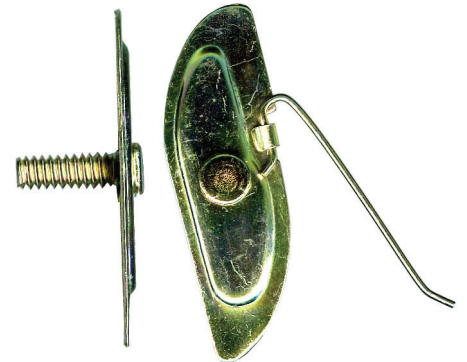

All items marked discontinued will be available until we run out and remove from the catalog. No discount on them.

Body Side Mould Clips

***All fastener pictures will print out Actual Size in the catalog**

FA 252 \$1.75
T-Bolt, 10-24x9/16" Stud
9/16x1-3/8" Length

FA 2570 \$2.70
Tee-Bolt 12-24x1" Stud
1" Length - Discontinued

FA 2555 \$2.40
Tee-Bolt 10-24x3/4" Stud
1-1/8" Length

FA 369 \$2.50 Adjustable
Type 10-24x3/4" Stud
1-3/4" Length

FA 4413 2 \$2.35
T-Bolt, 10-24x3/4" Stud
5/8x1-7/8 Plate, Dic.

FA 257 \$2.35
T-Bolt, 10-24x5/8" Stud
5/8x1-7/8 Plate -
Discontinued Few Left.

FA 4413 1 \$2.35
T-Bolt, 10-24x3/4" Stud
5/8x1-7/8 Plate, Green

FA 2572 \$2.90
T-Bolt, 10-24x3/4" Stud 1-3/4" Length

FA 249 \$1.50
T-Bolt, 10-24x3/4" Stud
1-1/4" Length, Dic.

FA 4412 \$1.95 T-Bolt,
10-24x3/4" Stud 1-7/16x
5/8" Plate

Moulding Clips

*All fastener pictures will print out Actual Size in the catalog