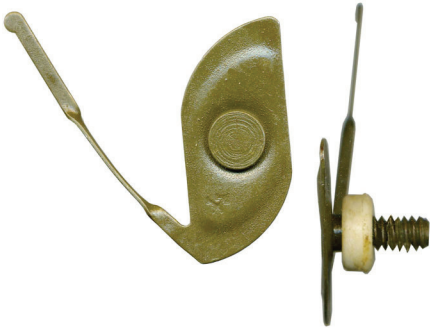

Body Side Mould Clips

*All fastener pictures will print out Actual Size in the catalog

FA 246 \$0.1.95
1/8x1/2 T-Bolt w-sealer

FA 4411 \$1.65
10-24x3/4 Stud 5/16x3/4" Clip

FA 465 \$1.70
T-Bolt, 10-24x5/8" Stud

FA 3192 1.95 8-32x2 Quickie Bolt
Discontinued few left

FA 262 \$2.00 Body Mould Clip,
Push In Type for 1-3/16"

FA 4555 \$2.00 Body Mould Clip,
Push In Type for 1-3/16"

FA 364 \$1.00
T-bolt 10x3/4 Stud w/Sealer
68-73 GM - Discontinued

All items marked discontinued will be available until we run out and remove from the catalog. No discount on them.

Body Side Mould Clips

***All fastener pictures will print out Actual Size in the catalog**

FA 252 \$1.75
T-Bolt, 10-24x9/16" Stud
9/16x1-3/8" Length

FA 2570 \$2.70
Tee-Bolt 12-24x1" Stud
1" Length - Discontinued

FA 2555 \$2.40
Tee-Bolt 10-24x3/4" Stud
1-1/8" Length

FA 369 \$2.50 Adjustable
Type 10-24x3/4" Stud
1-3/4" Length