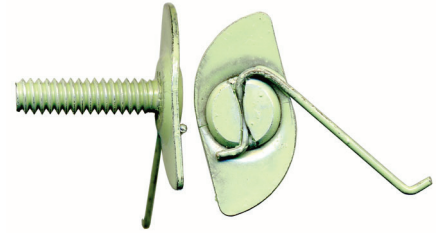

FA 3192 1.95 8-32x2 Quickie Bolt
Discontinued few left

FA 262 \$2.00 Body Mould Clip,
Push In Type for 1-3/16"

FA 4555 \$2.00 Body Mould Clip,
Push In Type for 1-3/16"

FA 364 \$1.00
T-bolt 10x3/4 Stud w/Sealer
68-73 GM - Discontinued

All items marked discontinued will be available until we run out and remove from the catalog. No discount on them.

Body Side Mould Clips

***All fastener pictures will print out Actual Size in the catalog**

FA 252 \$1.75
T-Bolt, 10-24x9/16" Stud
9/16x1-3/8" Length

FA 2570 \$2.70
Tee-Bolt 12-24x1" Stud
1" Length - Discontinued

FA 2555 \$2.40
Tee-Bolt 10-24x3/4" Stud
1-1/8" Length

FA 369 \$2.50 Adjustable
Type 10-24x3/4" Stud
1-3/4" Length

FA 4413 2 \$2.35
T-Bolt, 10-24x3/4" Stud
5/8x1-7/8 Plate, Dic.

FA 257 \$2.35
T-Bolt, 10-24x5/8" Stud
5/8x1-7/8 Plate -
Discontinued Few Left.

FA 4413 1 \$2.35
T-Bolt, 10-24x3/4" Stud
5/8x1-7/8 Plate, Green