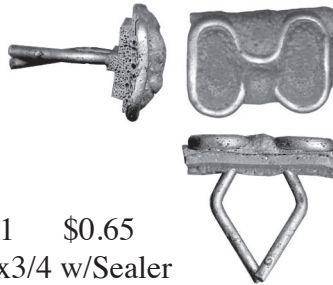

FA 166 \$0.75  
Wire Clip  
-Discontinued

FA 180 \$0.80  
15/16x1-1/6"  
w/sealer

FA 187 \$0.85  
Wire Clip 3/4"  
-Discontinued

FA 4821 \$0.75  
1/2"x9/16" Wire Clip  
5/16 hole- Discontinued

FA 184 \$0.75  
Wire Clip 21/32 x 3/4"  
- Discontinued

FA 181 \$0.60  
Wire Clip 5/8 5/8"

FA 170 \$0.40  
Wire Clip - Discontinued  
OEM 6002092

FA 4822 \$0.75  
1/2"x7/16" Wire Clip  
5/16 hole- Discontinued

FA 186 \$0.70  
'68 C-Bodies Wire Clip,  
Rear W/S Mould  
- Discontinued

FA 191 \$0.65  
17/32x3/4 w/Sealer

FA 190 \$0.85  
Wire Clip w/Sealer  
- Discontinued  
some left

CFA 354 \$0.75

FA 4554 \$0.75  
Wire Clip 1x1-16"

FA 182 \$0.75  
wire Clip 7/8 x 7/8"

FA 174 \$0.75  
wire clip 1-1/4"  
- Discontinued