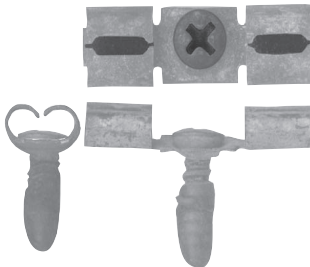

# Clips

FA 201 \$0.55

FA 202 \$0.85

FA 392 \$1.00  
Seat Cushion Clip

C3746717 \$6.95  
Door Light Switches, Chrysler  
- Discontinued

FA 204 \$0.60  
- Discontinued  
Few Left

FA 210 \$1.25

FA 575 \$0.60 - Disc.  
Dash Panel Padding Clip

FA 206 \$0.75

FA 212 \$0.65  
Door Panel Clip

FA 632 \$1.10  
Trans., Clutch,  
Accel. Rod Clip

FA 643 \$0.55  
Door Lock Linkage  
Rod Clip -  
Discontinued

FA 4099 \$0.95  
Door Trim Clip  
w/Anti Rattle Ford