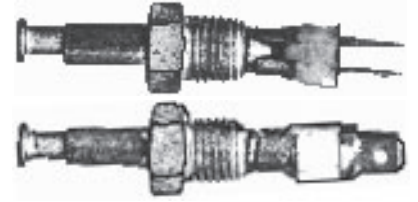

# Clips

FA 201 \$0.55

FA 202 \$0.85

FA 392 \$1.00  
Seat Cushion Clip

C3746717 \$6.95  
Door Light Switches, Chrysler  
- Discontinued

FA 204 \$0.60  
- Discontinued  
Few Left

FA 210 \$1.25

FA 575 \$0.60 - Disc.  
Dash Panel Padding Clip