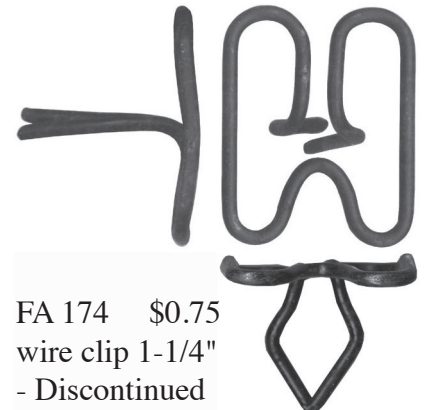

FA 181 \$0.60  
Wire Clip 5/8 5/8"

FA 170 \$0.40  
Wire Clip - Discontinued  
OEM 6002092

FA 4822 \$0.75  
1/2"x7/16" Wire Clip  
5/16 hole- Discontinued

FA 186 \$0.70  
'68 C-Bodies Wire Clip,  
Rear W/S Mould  
- Discontinued

FA 191 \$0.65  
17/32x3/4 w/Sealer

FA 190 \$0.85  
Wire Clip w/Sealer  
- Discontinued  
some left

CFA 354 \$0.75

FA 4554 \$0.75  
Wire Clip 1x1-16"

FA 182 \$0.75  
wire Clip 7/8 x 7/8"

FA 174 \$0.75  
wire clip 1-1/4"  
- Discontinued

# Clips

FA 201 \$0.55

FA 202 \$0.85

FA 392 \$1.00  
Seat Cushion Clip

C3746717 \$6.95  
Door Light Switches, Chrysler  
- Discontinued

FA 204 \$0.60  
- Discontinued  
Few Left

FA 210 \$1.25

FA 575 \$0.60 - Disc.  
Dash Panel Padding Clip