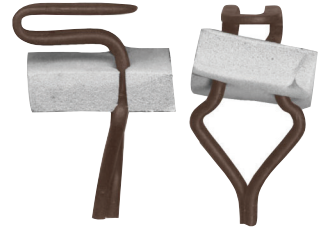

# Clips

FA 201 \$0.55

FA 202 \$0.85

FA 392 \$1.00  
Seat Cushion Clip

C3746717 \$6.95  
Door Light Switches, Chrysler  
- Discontinued

FA 204 \$0.60  
- Discontinued  
Few Left

FA 210 \$1.25

FA 575 \$0.60 - Disc.  
Dash Panel Padding Clip

FA 206 \$0.75

FA 212 \$0.65  
Door Panel Clip

FA 632 \$1.10  
Trans., Clutch,  
Accel. Rod Clip

FA 643 \$0.55  
Door Lock Linkage  
Rod Clip -  
Discontinued

FA 4099 \$0.95  
Door Trim Clip  
w/Anti Rattle Ford

FA 207 \$0.75

FA 215 \$1.00  
Radio Speaker Grille Clip  
- Discontinued

All items marked discontinued will be available until we run out and remove from the catalog. No discount on them.

FA 214 \$1.25  
Headliner Clip  
65-70 Chrysler  
- Discontinued