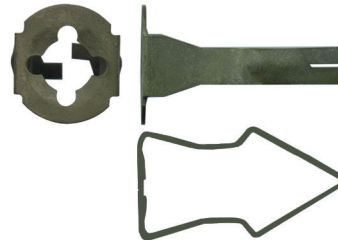

# Miscellaneous Clips

\*All fastener pictures will print out Actual Size in the catalog

FA 4414 \$0.85  
Door & quarter Glass  
Channel Clip

FA 4840 \$1.25  
Weatherstrip Clip

FA 862 \$0.75  
Side Marker Clip

FA 4581 \$1.15  
Chrysler Deck Opening  
Panel Support

FA 863 \$0.65  
Grille Clip

FA 866 \$0.75  
1980 Lincoln Instrument  
Panel Clip

FA 2646 \$0.45  
Window Regulator  
Motor Clip

FA 2587 \$0.60  
Upholstery Clip  
- Discontinued