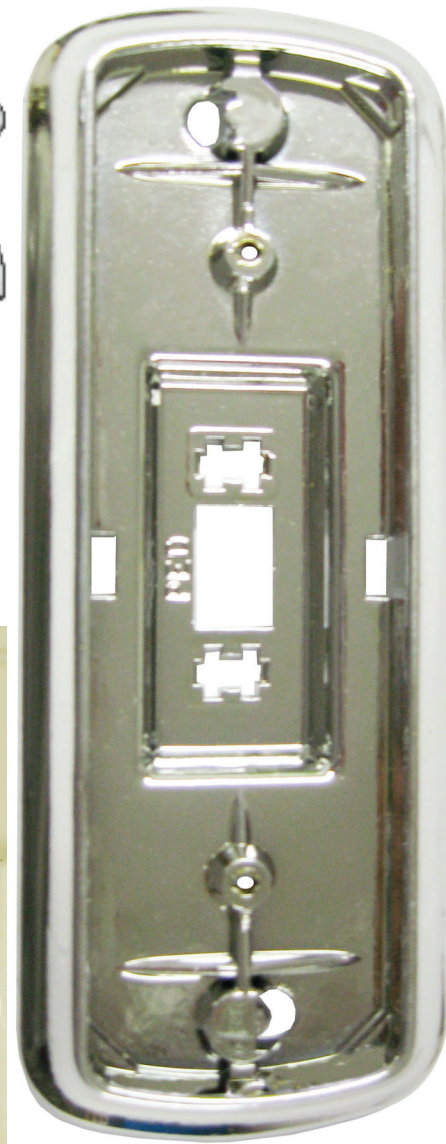

Ford Parts

*All fastener pictures will print out Actual Size in the catalog

- FA 3259 \$7.95 Deluxe (Pony) Door Panel Cup, White 65-67
- FA 3260 \$7.95 Deluxe (Pony) Door Panel Cup, Blk. 65-67
- FA 3261 \$7.95 Deluxe (Pony) Door Panel Cup, Red 65-67
- FA 3262 \$7.95 Deluxe (Pony) Door Panel Cup, Parchment 65-67

- FA 3263 \$4.00 Deluxe (Pony) Door Panel Cup Insert, White 65-67
- FA 3264 \$4.00 Deluxe (Pony) Door Panel Cup Insert, Blk. 65-67
- FA 3265 1 \$4.00 Deluxe (Pony) Door Panel Cup Insert, Lt. Red 65-67
- FA 3265 2 \$4.00 Deluxe (Pony) Door Panel Cup Insert, Dark Red 65-67
- FA 3266 \$4.00 Deluxe (Pony) Door Panel Cup Insert, Parchment 65-67

- FA 3205 \$4.75 Door Bracket to Deluxe (Pony) Door Panel 65-67

A/C Drain Hose

- FA 3244 \$10.95 7-1/2"
- FA 3243 \$11.60 12"
(Not Pictured)

FA 587 \$2.50

Horn Blowing Index,

59-62 Ford

- Discontinued

Miscellaneous

FA 4422 \$13.95
Gear- Power window 2-1/2" 89/ Ford
use w/Torque Pins FA 4421

FA 4421 \$3.85
Repair Kit (3 Torque Pins)
Power Window 89/ Ford use
with FA 4422

FA 3257 \$2.95 1965-66 Mustang
Console Shift Slide Seal
(Not Shown)