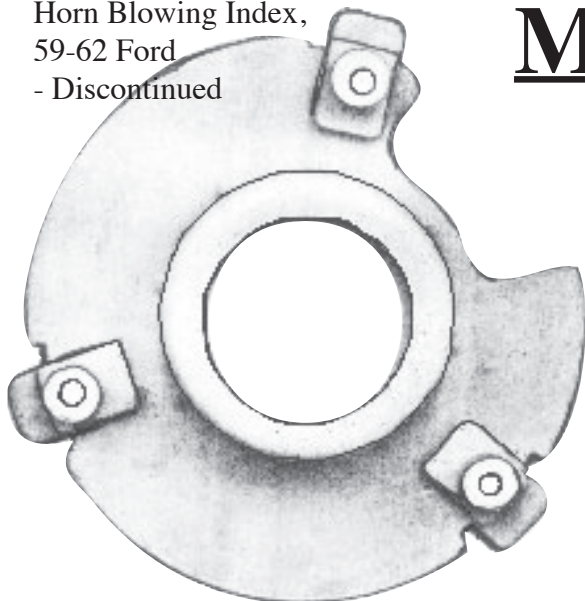

- FA 3205 \$4.75 Door Bracket to Deluxe (Pony) Door Panel 65-67

A/C Drain Hose

- FA 3244 \$10.95 7-1/2"
- FA 3243 \$11.60 12"
(Not Pictured)

FA 587 \$2.50

Horn Blowing Index,

59-62 Ford

- Discontinued

Miscellaneous