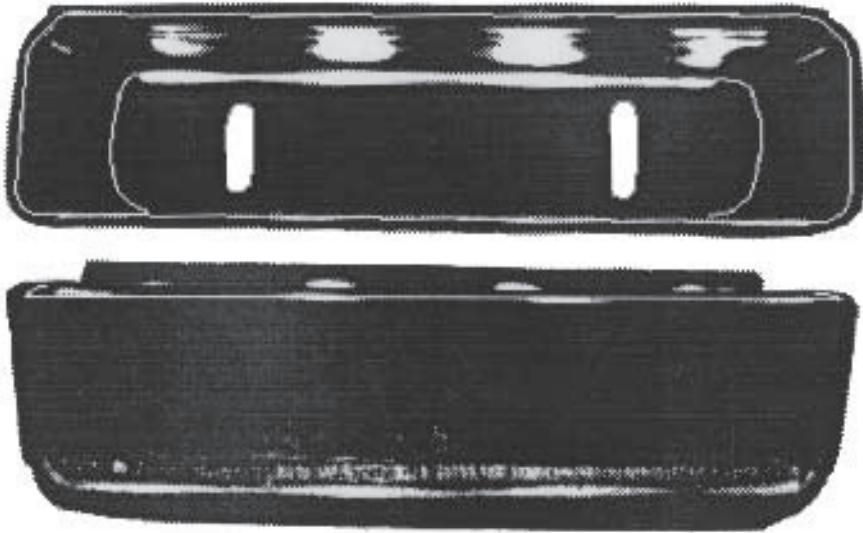

Ford Parts

*All fastener pictures will print out Actual Size in the catalog

- FA 3259 \$7.95 Deluxe (Pony) Door Panel Cup, White 65-67
- FA 3260 \$7.95 Deluxe (Pony) Door Panel Cup, Blk. 65-67
- FA 3261 \$7.95 Deluxe (Pony) Door Panel Cup, Red 65-67
- FA 3262 \$7.95 Deluxe (Pony) Door Panel Cup, Parchment 65-67

- FA 3263 \$4.00 Deluxe (Pony) Door Panel Cup Insert, White 65-67
- FA 3264 \$4.00 Deluxe (Pony) Door Panel Cup Insert, Blk. 65-67
- FA 3265 1 \$4.00 Deluxe (Pony) Door Panel Cup Insert, Lt. Red 65-67
- FA 3265 2 \$4.00 Deluxe (Pony) Door Panel Cup Insert, Dark Red 65-67
- FA 3266 \$4.00 Deluxe (Pony) Door Panel Cup Insert, Parchment 65-67