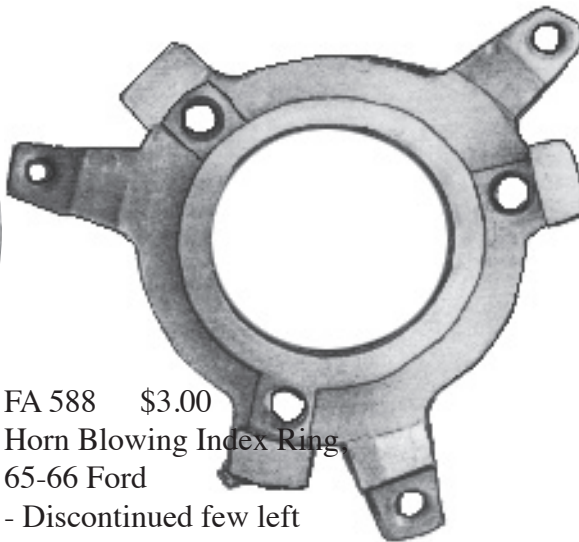

FA 3256 $25.50
Deluxe plastic repair kit 1 oz. liquid,
1 oz. power. for fixing broken plastic
Picture is not actual size.