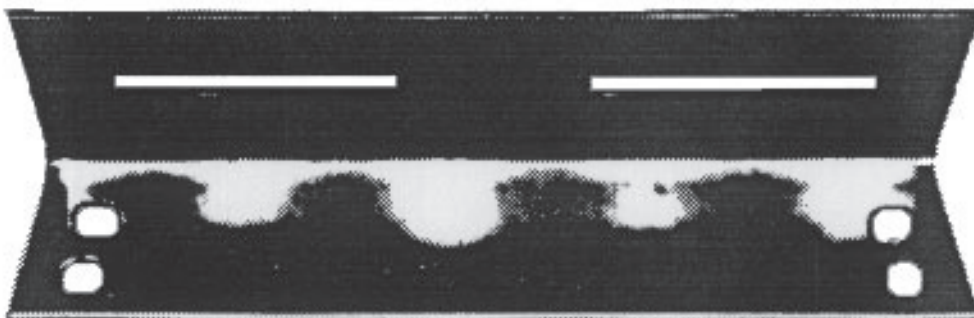

Ford Parts

*All fastener pictures will print out Actual Size in the catalog

- FA 3259 \$7.95 Deluxe (Pony) Door Panel Cup, White 65-67
- FA 3260 \$7.95 Deluxe (Pony) Door Panel Cup, Blk. 65-67
- FA 3261 \$7.95 Deluxe (Pony) Door Panel Cup, Red 65-67
- FA 3262 \$7.95 Deluxe (Pony) Door Panel Cup, Parchment 65-67

- FA 3263 \$4.00 Deluxe (Pony) Door Panel Cup Insert, White 65-67
- FA 3264 \$4.00 Deluxe (Pony) Door Panel Cup Insert, Blk. 65-67
- FA 3265 1 \$4.00 Deluxe (Pony) Door Panel Cup Insert, Lt. Red 65-67
- FA 3265 2 \$4.00 Deluxe (Pony) Door Panel Cup Insert, Dark Red 65-67
- FA 3266 \$4.00 Deluxe (Pony) Door Panel Cup Insert, Parchment 65-67