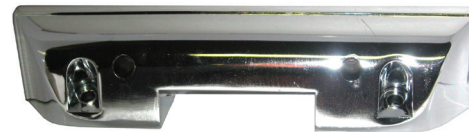

Mr. G's Rechrome Plastic

5613 Elliott Reeder Rd. • Fort Worth, Texas 76117-6013 • Phone # (817) 831-3501 • (817) 838-3131

Fax # (817) 831-0638 • E-Mail: mrgs@mrgusa.com website: www.mrgusa.com

Part #   Year   Make   Model   Description   Price

RCFO 383   1968   Ford   Galaxie   Chrome Only Dash Bezel # C8AB-6204606-B (Out right sale) (1 left) 174.95
RCFO 314   '66-68   Ford   Chrome Dome Light Bezel # C6OB-13787-A (Out right sale) 13.95

We still have some detailed parts left available on some make and models.

RCFO 400   1964-1/2   Ford   Mustang   Chrome Armrest Bases (ea.) (Out right sale)(1 left).....39.95

RCFO 401   1965-66   Ford   Mustang   Chrome Armrest Bases (ea.) (Out right sale)(6 left).....18.95

RCFO 403   1965   Ford   Chrome Underdash A/C Balls (set 4)(ea.) (Out right sale).....10.95
RCFO 404   1966   Ford   Chrome Underdash A/C Balls (set 4)(ea.) (Out right sale).....7.95

We no longer have a vacuum metallizer or a painter. Current inventory of 4000 parts available while they last. 23