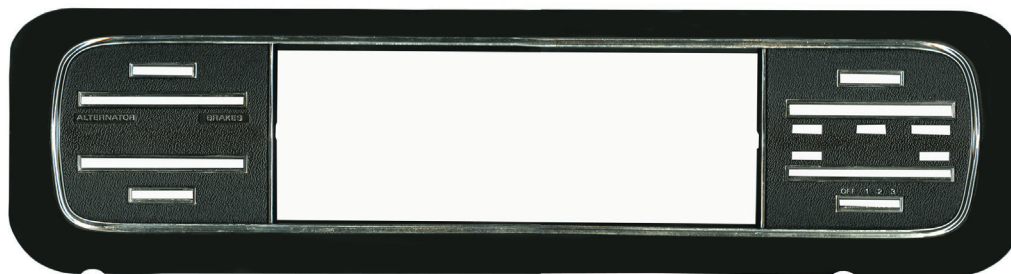

RCFO 369 T 1968-69 Ford Torino Chrome & Detail Dash Bezel # C8DF-10841-C (Out right sale)(1 left)....179.95

RCFO 373 FT 1968-69 Ford Torino Chrome & Detail Dash Glovebox Panel # C8GB 5406196 DPMC
(Out right sale) (1 left)104.95