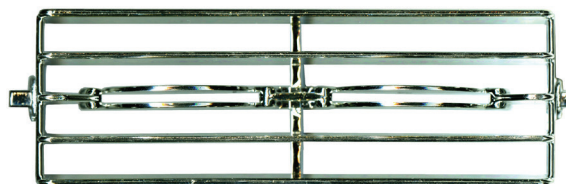

RCEFO 200	?	Ford	European	Chrome Only German Ford Dash Bezel (11 441 206) (outright sale).....	\$125.00
-----------	---	------	----------	--	----------

RCFO 840 T	73-79	Ford	Truck	Chrome & Detail Dash Bezel (D3TB-10046C90) w/A/C (Out right sale)	219.95
------------	-------	------	-------	---	--------

RCFO 842	76-79	Ford		Dome Light Bezel (D6UB-13778-AA) (Out right sale).....	13.95
----------	-------	------	--	--	-------

Mr. G's Rechrome Plastic

5613 Elliott Reeder Rd. • Fort Worth, Texas 76117-6013 • Phone # (817) 831-3501 • (817) 838-3131

Fax # (817) 831-0638 • E-Mail: mrgs@mrgusa.com website: www.mrgusa.com

Part # Year Make Model Description Price

RCFO 865 All Ford Chrome Only Ward Riverside Supreme A/C Face 17"X3-3/4"
 (Out right sale)124.95

AC 301 All Ford A/C Vent less Slats & less Knobs (ea.)(1 left)(Out right sale)
 (6-1/4X 2-3/8")24.95

RCFO 890 B All Ford A/C Vent Directional Wheel (2" Width) (ea.)(2 left)(Out right sale)10.00

**IF YOU DON'T SEE A PART LISTED
 ANY MORE. THEN WE PROBABLY
 HAVE SOLD OUT OF THAT PART. WE
 NO LONGER HAVE AN AFFILIATE TO
 DO VACUUM METALLIZING.**