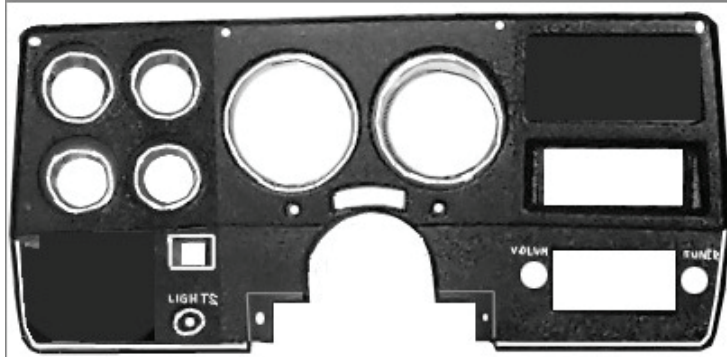

Mr. G's Rechrome Plastic

5613 Elliott Reeder Rd. • Fort Worth, Texas 76117-6013 • Phone # (817) 831-3501 • (817) 838-3131

Fax # (817) 831-0638 • E-Mail: mrgs@mrgusa.com website: www.mrgusa.com

Part #	Year	Make	Model	Description	Price
WG 500	1968-72	Chev-GMC	Truck	Dash Bezel Woodgrain Insert (While supply lasts).....	14.95
WG 501	1968-72	Chev-GMC	Truck	Glove Box Woodgrain Insert, Regular (While supply lasts)	14.95
WG 502	1968-72	Chev-GMC	Truck	Glove Box Woodgrain Insert, CheyenneSuper (While supply lasts)	14.95

WG 503	1968-72	Chev-GMC	Truck	Ashtray Woodgrain Insert (While supply lasts)	4.95

RCGM 1121 T	1973-Up	Chev-GMC	Truck	Chrome & Detail Dash Bezel non A/C with storage pooch #739060 Outright Price (1 left).....	149.95
RCGM 1125	1969-72	Chev-GMC	Truck	Chrome Roof Headliner Moulds (ea.) (deluxe model 4) Outright (few lf) ..	24.95
RCGM 1130	1962up	Chev-GMC	Truck	Chrome Dome Light Bezel Outright Price	9.95