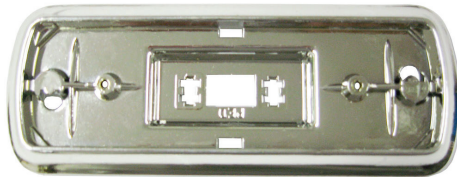

Part numbers with "U" means Bare Core no Chrome or Paint. They are ready to be chromed.

RCGM 1010 T	1966	Chev-GMC	Truck	Chrome & Detail Glove Box Strip Outright Price.....	49.95
RCGM 1010	1966	Chev-GMC	Truck	Chrome Glove Box Strip Outright Price.....	39.95

We still have detailed parts available on some make and models.

RCGM 1020	1968-72	Chev-GMC	Truck	Chrome A/C Side Vents (ea.)	Outright Price (27 left and 18 right)29.95
RCGM 1022 T	1968-72	Chev-GMC	Truck	Chrome & Detail A/C Balls (ea.)(2)	Outright Price19.95
RCGM 1022	1968-72	Chev-GMC	Truck	Chrome A/C Balls (ea.)(2)	Outright Price12.95