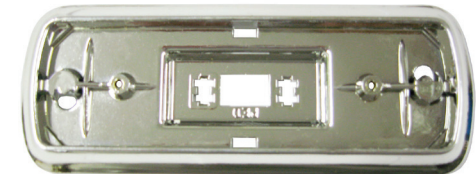

Part numbers with "U" means Bare Core no Chrome or Paint. They are ready to be chromed.

RCGM 1010 T	1966	Chev-GMC	Truck	Chrome & Detail Glove Box Strip Outright Price.....	49.95
RCGM 1010	1966	Chev-GMC	Truck	Chrome Glove Box Strip Outright Price.....	39.95

We still have detailed parts available on some make and models.

RCGM 1020	1968-72	Chev-GMC	Truck	Chrome A/C Side Vents (ea.)	Outright Price (27 left and 18 right)29.95
RCGM 1022 T	1968-72	Chev-GMC	Truck	Chrome & Detail A/C Balls (ea.)(2)	Outright Price19.95
RCGM 1022	1968-72	Chev-GMC	Truck	Chrome A/C Balls (ea.)(2)	Outright Price12.95