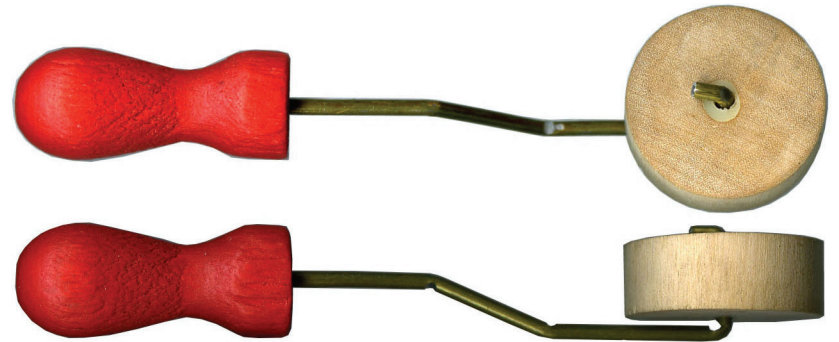

RO 102 $7.95
1"O.D.x3/8width" Roller

RO 103 $11.95
1"O.D.x3/8"width Roller
& 1/2"x1/4" width Roller

We no longer have a vacuum metallizer or a painter. Current inventory of 4000 parts available while they last. 37