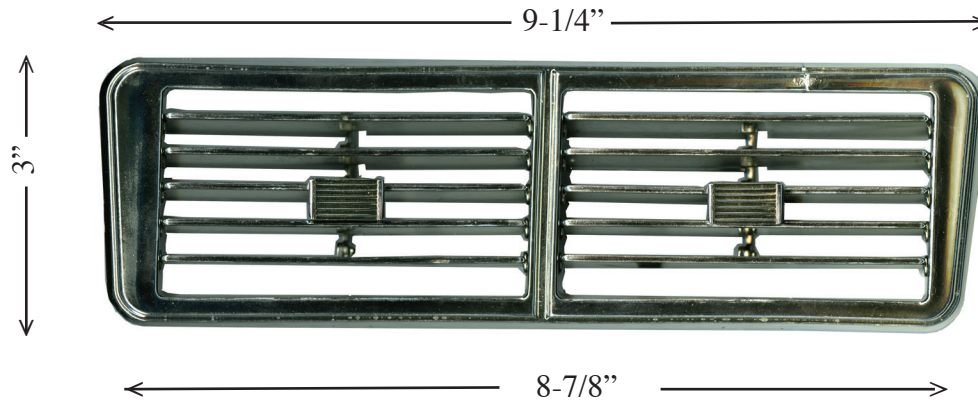

Mr. G's Rechrome Plastic

5613 Elliott Reeder Rd. • Fort Worth, Texas 76117-6013 • Phone # (817) 831-3501 • (817) 838-3131

Fax # (817) 831-0638 • E-Mail: mrgs@mrgusa.com website: www.mrgusa.com

Part #	Year	Make	Model	Description	Price

The pages will become shorter as we sell out of certain parts. I will try to keep them as up to date as I have time to do so. We are getting out of the rechrome plastic business. The vacuum metallizing company that was doing our work has down sized and moving that portion of their business out of state. That would make the shipping a very large hassle and way to expensive for us to be the middle man. We regret the inconvenience this will cause our long time customers.

I thank all of you for you understanding and patience in our indever to help you keep your cars looking nice. We will continue to supply our fastener and screw kits and bolt kits. so we are not going away just refocusing on what we can do to service our customers.

Thank you very much.

Glenn Garrison

Do you know
what this fits?
Let me know
Please.

A couple of slats have uncoated spots on back edge. Viewable only if you shut the slats. That happend since the slats were closed during chroming. There is a repair on the right upper wall as shown in the picture.

This is a Underdash Repaired and Rechromed A/C Face unknown make and model. It includes working slats and knobs $ 39.00